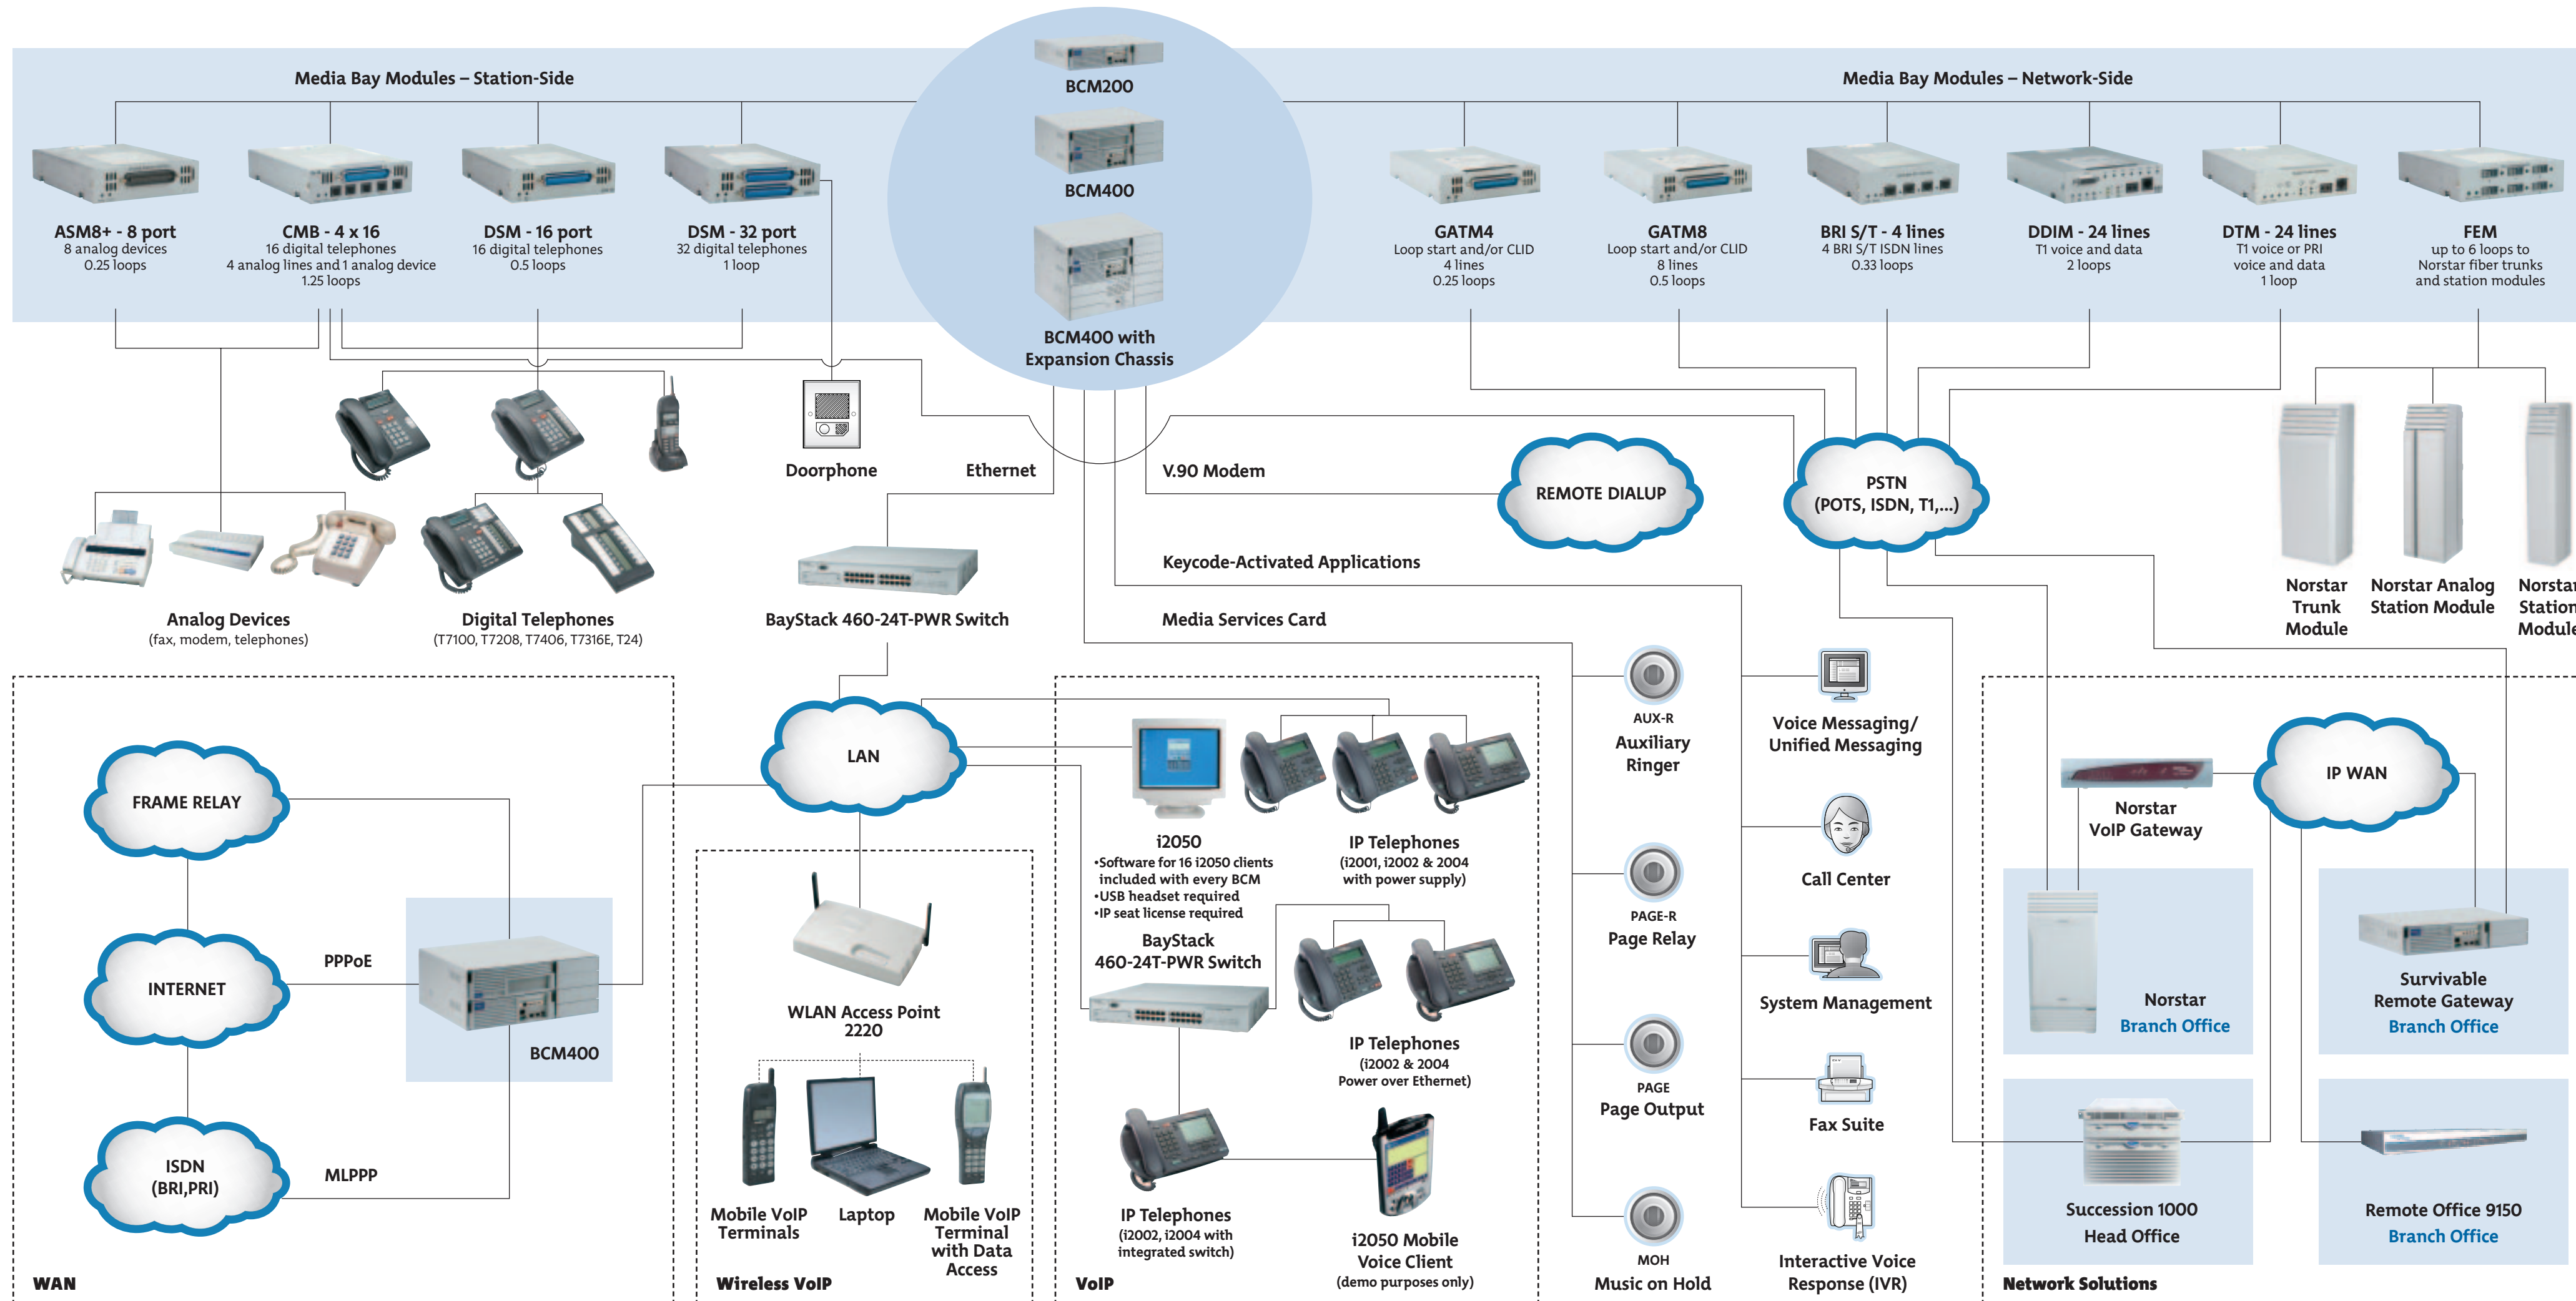

Business Communications Manager 3.6 – Anatomy of a complete small site solution

Part Numbers – North America

Main Chassis		Media Bay Modules – Station-Side	
NA BCM 3.6 BCM400 Base System 2 LAN, Standard	NT7B10AAEW	ASM8+ - 8 port	NT7B10AAEW
NA BCM 3.6 BCM400 Base System 2 LAN, Redundant	NT7B10AAEX	CMB - 4 x 16	NT7B10AAEX
Int'l BCM 3.6 BCM400 Base System 2 LAN, Standard	NT7B10AAEY	DSM - 16 port	NT7B10AAEY
Int'l BCM 3.6 BCM400 Base System 2 LAN, Redundant	NT7B10AAEZ	DSM - 32 port	NT7B10AAEZ
NA BCM 3.6 BCM200 Base System 2 LAN, Standard	NT7B10AAAF		
Int'l BCM 3.6 BCM200 Base System 2 LAN, Standard	NT7B10AAAG		

Product Bundles		Analog Devices	
NA BCM 3.6 BCM200 Digital Station Bundle - 16 Stations	NTBU0757	ATA - 2 Analog Terminal Adapter	NT8B90AAAF
NA BCM 3.6 BCM200 Digital Station MCDN Bundle - 16 Stations	NTBU0759		
NA BCM 3.6 BCM200 IP Station Bundle - 16 Stations	NTBU0760		
NA BCM 3.6 BCM200 IP Set Package - 8 Stations	NTBU0761		
NA BCM 3.6 BCM200 IP Set Package - 16 Stations	NTBU0762		
NA BCM 3.6 BCM200 VoIP Starter - 8 Stations	NTBU0765		
NA BCM 3.6 BCM400 Digital Station Bundle - 32 Stations	NTBU0758		
NA BCM 3.6 BCM400 IP Set Package - 32 Stations	NTBU0763		
NA BCM 3.6 BCM400 IP Set Package - 64 Stations	NTBU0764		
NA BCM 3.6 BCM400 VoIP Starter - 8 Stations	NTBU0766		

Expansion Cabinets		Digital Telephones	
NA BCM Expansion Unit, Universal PS	NT7B14AAAE	T7100 Telephone Set - Charcoal	NT8B25AABL
NA BCM Expansion Unit, Redundant PS	NT7B14AAAF	T7100 Telephone Set - Platinum	NT8B25AABM
Int'l BCM Expansion Unit, Universal PS	NT7B14AAAG	T7208 Telephone Set - Charcoal	NT8B26AABL
Int'l BCM Expansion Unit, Redundant PS	NT7B14AAAH	T7208 Telephone Set - Platinum	NT8B26AABM

Keycodes	
Messaging	1 Seat
Voice Messaging	4 Seats
Unified Messaging	8 Seats
IP Telephony Client	16 Seats
	32 Seats
	64 Seats
	Maximum
	Try & Buy

Keycodes	
CTI	1 Seat
LAN CTE	4 Seats
Call Center Seats	8 Seats
VoIP Gateway	16 Seats
	32 Seats
	64 Seats
	Maximum
	Try & Buy

Keycodes	
Call Center	1 Seat
System Management	4 Seats
Fax Suite	8 Seats
Interactive Voice Response (IVR)	16 Seats
	32 Seats
	64 Seats
	Maximum
	Try & Buy

Keycodes	
Point to Point	1 Seat
VPN	4 Seats
Interactive Voice Response (IVR)	8 Seats
	16 Seats
	32 Seats
	64 Seats
	Maximum
	Try & Buy

Keycodes	
Succession 1000 Head Office	1 Seat
Remote Office 9150 Branch Office	4 Seats
	8 Seats
	16 Seats
	32 Seats
	64 Seats
	Maximum
	Try & Buy

Keycodes	
Requirement for some Ethernet (PPPoE) Internet providers	1 Seat
Supports 16 configured tunnels. Up to 16 clients may be configured.	4 Seats
	8 Seats
	16 Seats
	32 Seats
	64 Seats
	Maximum
	Try & Buy